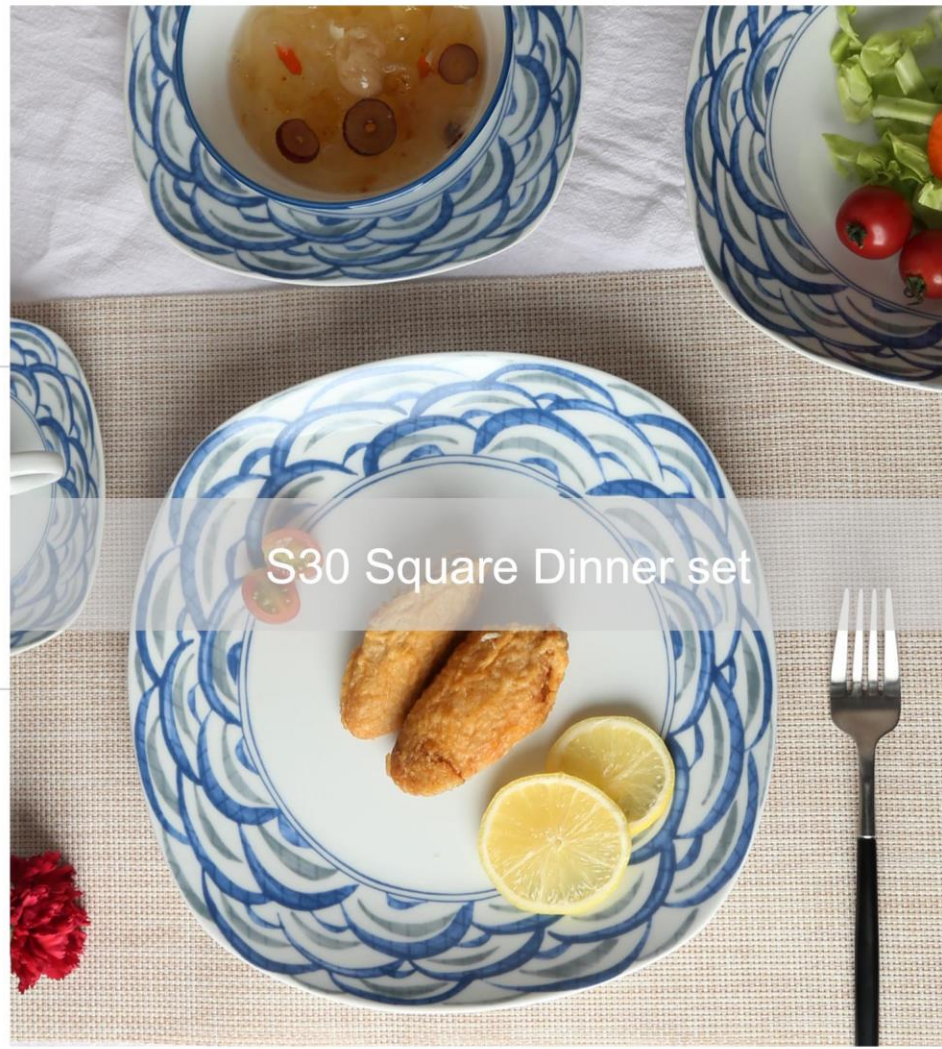

# PARIS

P-06

Color bowls

Hand-painted

C tableware  
ceramic

sushi bowl and plate

S30 Square Dinner set